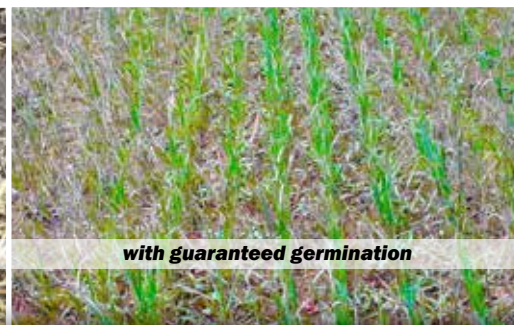

with guaranteed germination