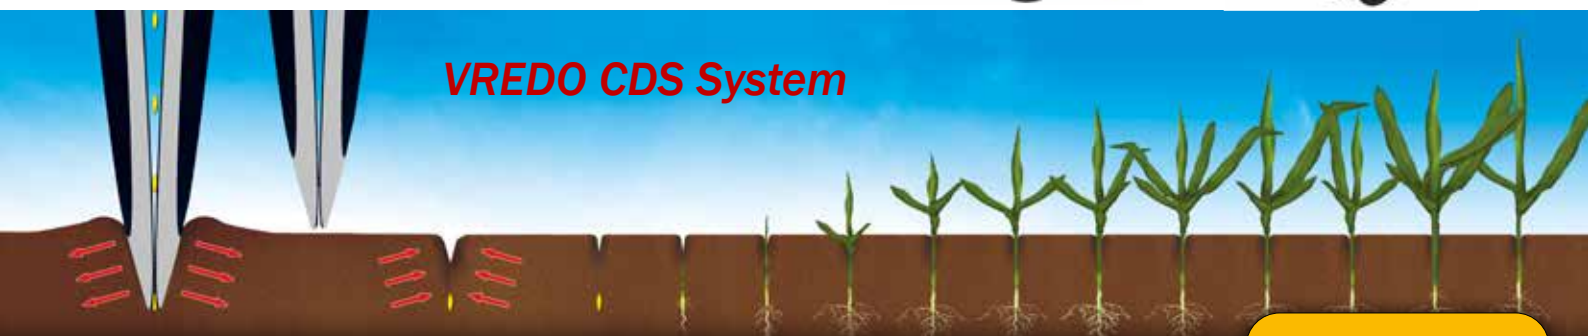

Cost reduction

With the CDS option less tractor power is needed, which means lowering the costs on fuel and wearage. The machine can professionally work for the entire season on both grass and arable land, creating more machine hours per unit for greater efficiency.