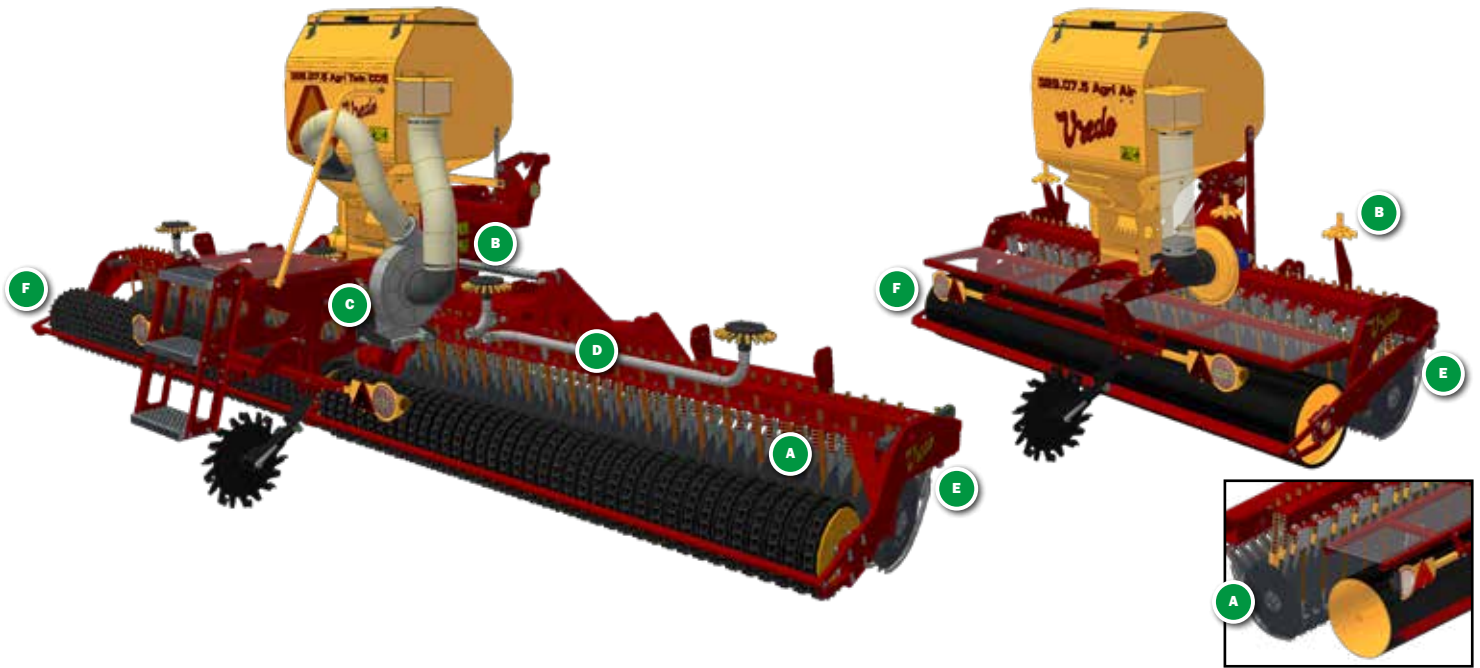

Vredo Agri Twin en Agri Air

Option CDS

Vredo CDS System

The Vredo Agri Twin and Air series can be equipped with the award-winning Crop Drill System (CDS) to seed cereals directly in stubble, in a solid ground structure, without tillage. The machine maintains the well-known features for grassland overseeding and is the only machine on the market that can be used successfully on both grassland and arable land.

Innovation

On the main frame, the distance between the double discs is still 7.5cm. To sow cereals deeper, each second pair of discs can be lifted hydraulically to create a row distance of 15cm. The seed distributors can be quickly shut off half of the exits to make sure no seed can get into the lifted elements. Vredo has partly developed their own pneumatic seed hopper that divides small seeds or large seeds equally over the elements. The CDS system does not cultivate the soil but cuts through the soil.

Vredo Agri Twin/Air CDS; "A full-line overseeder for grass and arable land for a no till operation"

Special features of the Agri Twin and Agri Air with CDS:

- A** Sowing elements that can be lifted to enlarge the row distance from 7.5cm to 15cm. At the Agri Twin hydraulically and at the Agr Air manually with lashing straps.
- B** Seed distributor can quickly be altered with an inner ring to half the exits of the seed distributor.
- C** A fan with a higher capacity to sow up to 240kg per hectare.
- D** Extended seed pipes for optimal seed flow.
- E** A quick locking system on the turf guard for simple demounting, in order to sow deeper.
- F** 5.8m working width (Twin) or 2.9m working width (Air) in combination with the Vredo Packerring roller.